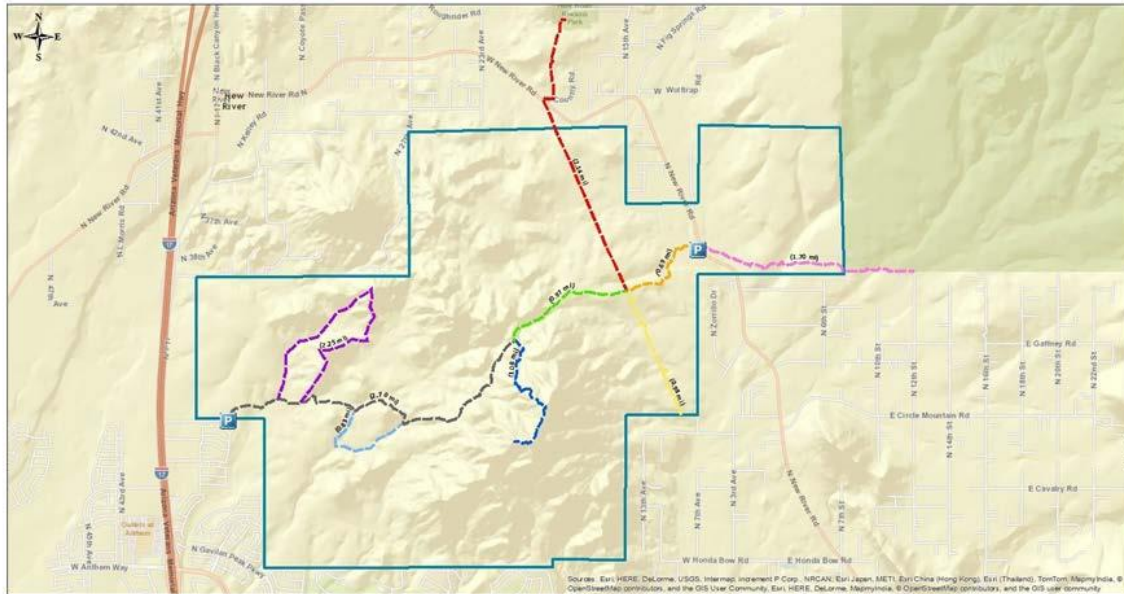

Check out Ranger Mark's wildlife selfies at
<https://www.facebook.com/CaveCreekPark/>

DAISY MOUNTAIN TRAIL SYSTEM

Maricopa County
Parks and Recreation Department
www.maricopacountyparks.net

Daisy Mountain Focus Area Trails

- Trailhead
- Kiwanis Trail
- North Trail Loop
- Powerline to Saddle Trail
- Skunk Creek Trail
- West Entry Trail
- New River Road to Powerline
- Powerline to Maricopa Trail
- Saddle to Top Trail
- South Trail Loop