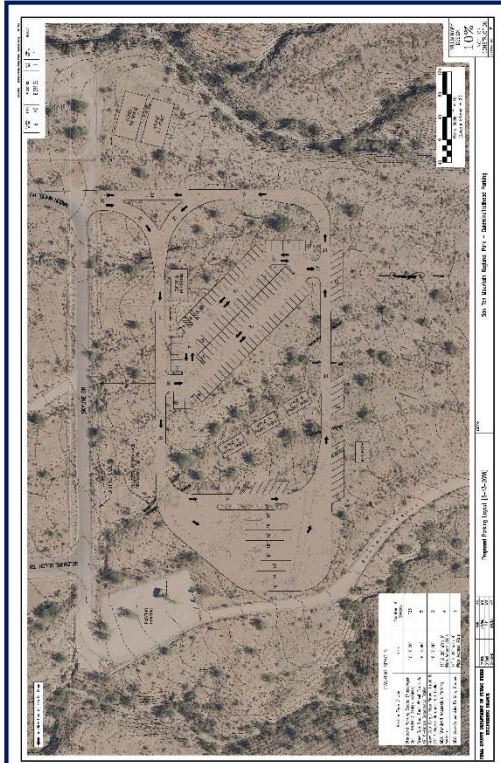

SAN TAN MOUNTAIN REGIONAL PARK

Maricopa County
Parks and Recreation Department
www.maricopacountyparks.net

PARK PROJECTS:

- New well installed (FY16)
- Parking lot improvements at Goldmine Trailhead
- Eagle Scouts installed a replica Hohokam pit house to promote archaeological resources
- Boy Scout Troop and volunteers from Hands on Greater Phoenix planted new vegetation
- Sewer connection from host site to septic tank
- Tuff Shed installed at Nature Center